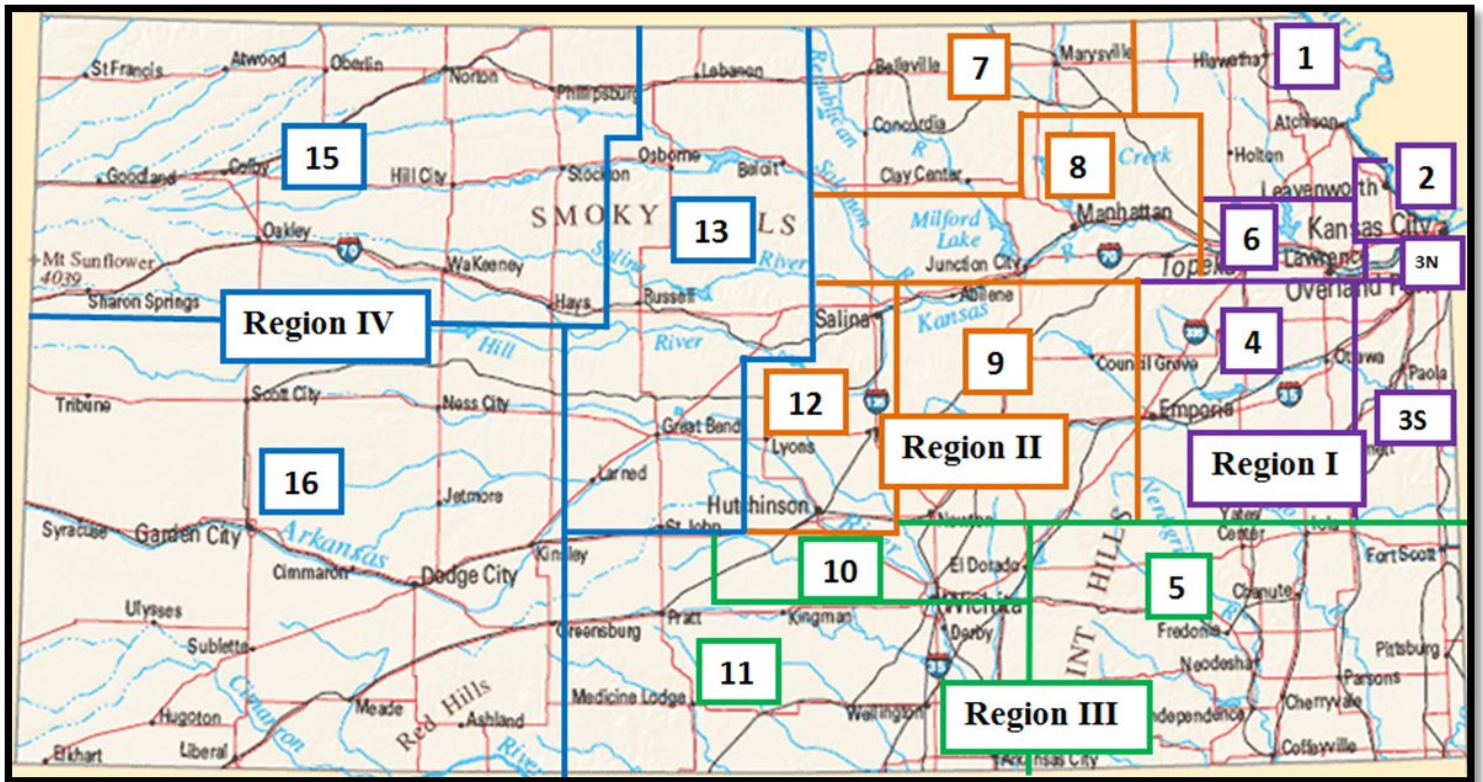

KANSAS DISTRICT REGIONS

REGION I

Circuit 1
 Circuit 2
 Circuit 3 North
 Circuit 3 South
 Circuit 4
 Circuit 6

REGION II

Circuit 7
 Circuit 8
 Circuit 9
 Circuit 12

REGION III

Circuit 5
 Circuit 10
 Circuit 11

REGION IV

Circuit 13
 Circuit 15
 Circuit 16

REGION LISTING – KANSAS DISTRICT (as of March 31, 2021)

REGION I (Circuits 1, 2, 3, 4, 6)

Circuit 1 – Atchison

Atchison, Trinity	Rev. Robert Ziegler
.....	Rev. Marty Reed
Easton, St. John	(served by Rev. Rick Twenhafel)
Fairview, St. Paul	Rev. Michael Dunaway
.....	(Associate vacant)
Hiawatha, Zion	Rev. Michael Dunaway
.....	(Associate vacant)
Holton, Trinity	Rev. Brian Stark
Netawaka, Immanuel	Rev. Michael Van Velzer
Nortonville, St. Matthew	Rev. Richard Lally
Powhattan, Zion	(served by Rev. Tim Brisbois, NE)
Sabetha, First	Rev. Michael Dunaway
.....	(Associate vacant)
Wathena, Christ	Rev. Philip Wolf
Fairview, Immanuel	Rev. Michael Dunaway
.....	(Associate vacant)